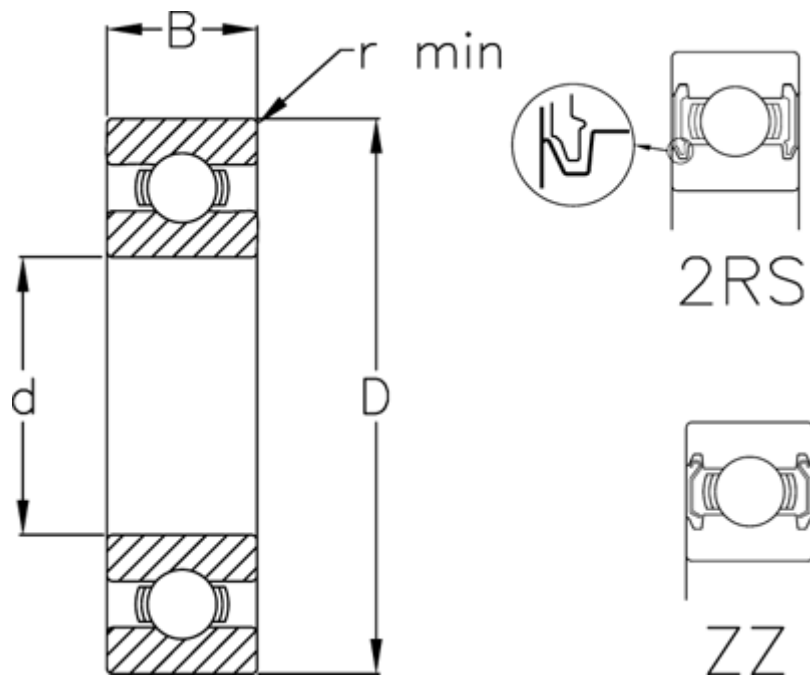

# Data Sheet

Article number: 5480030016079

Description: Single row ball bearing 6206 2RS USDA H1  
d=30 D=62 B=16 stainless/spez. grease

## Measures

B	= 16	Weight (kg) = 0.199
d	= 30	
D	= 62	
Dynamic load C (kN)	= 19.5	
Max rpm greased	= 11000	
Max rpm oil lubricated	= 13000	
r min	= 1	
Static load C0 (kN)	= 11.3	